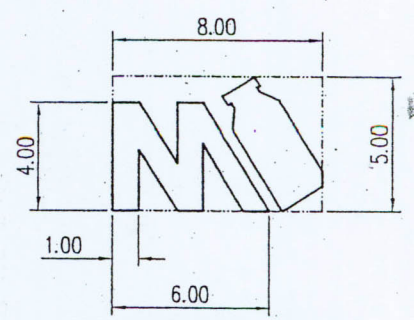

**DETAIL 'X'**  
SCALE 10 : 1

**TYPICAL DETAIL 'Y'**  
SCALE 10 : 1

**TRADEMARK DETAIL**  
SCALE 5 : 1

ITEM	88ml HOT SAUCE BOTTLE		
FINISH TYPE	SPECIAL		
WEIGHT	123gm	COLOUR	FLINT
FILL PT. CAP.	88ml ± 3ml	DATE	12.12.05