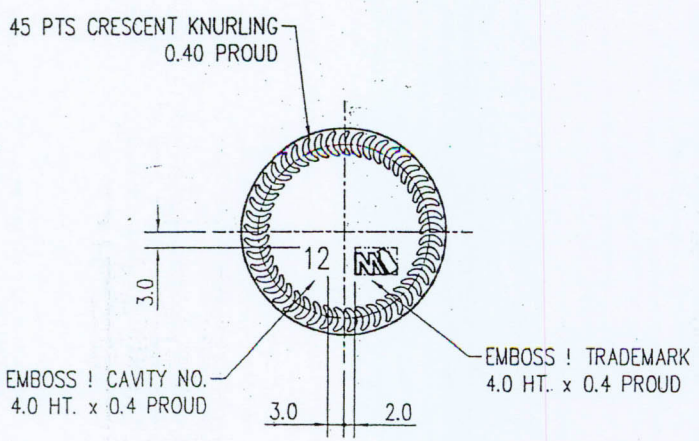

**DETAIL 'X'**  
SCALE 10 : 1

**TYPICAL DETAIL 'Y'**  
SCALE 10 : 1

**TRADEMARK DETAIL**  
SCALE 5 : 1

ITEM	88ml HOT SAUCE BOTTLE		
FINISH TYPE	SPECIAL		
WEIGHT	123gm	COLOUR	FLINT
FILL PT. CAP.	88ml ± 3ml	DATE	12.12.05