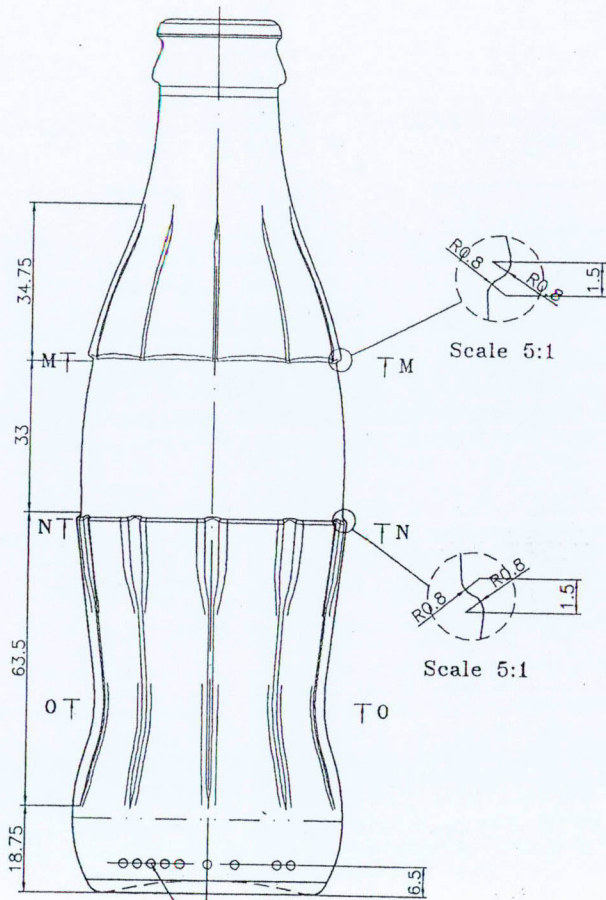

EMBOSS: YEAR NO. 3.5HTx0.4DEEP

EMBOSS: MAJAN LOGO 5HTx8Wx0.4DEEP

EMBOSS: CAVITY NO. 3.5HTx0.4DEEP

9 DOT HEEL CODE

HALF MOON KNURLINGS
NO.64
5Lx1.2Wx0.4DEEP

ITEM	250ML NR FOR CONTOUR ULTRA
WEIGHT	190 g
FILL PT.CAP	250 ml
BRIMFUL.CAP	263.6 ml
FINISH	26mm 655 Crown Finish