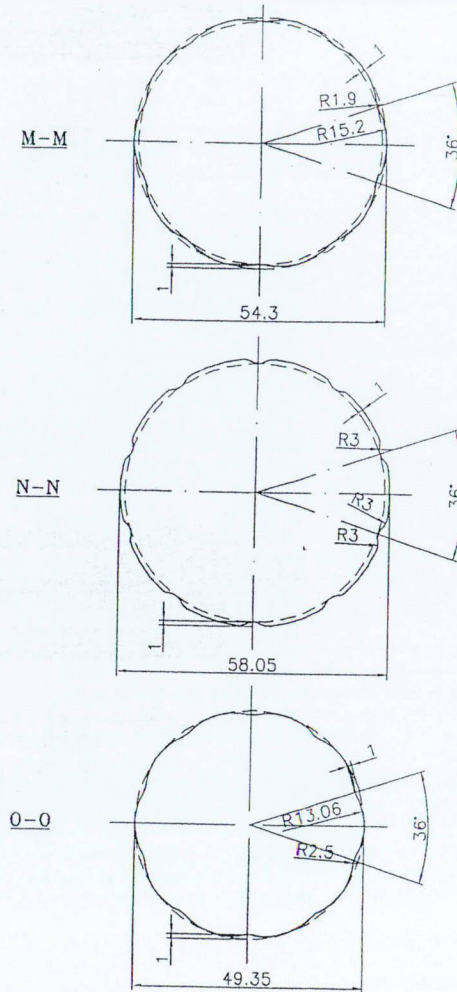

EMBOSS: YEAR NO. 3.5HTx0.4DEEP

EMBOSS: MAJAN LOGO 5HTx8Wx0.4DEEP

EMBOSS: CAVITY NO. 3.5HTx0.4DEEP

9 DOT HEEL CODE

HALF MOON KNURLINGS
NO.64
5Lx1.2Wx0.4DEEP

ITEM	250ML NR FOR CONTOUR ULTRA
WEIGHT	190 g
FILL PT.CAP	250 ml
BRIMFUL.CAP	263.6 ml
FINISH	26mm 655 Crown Finish