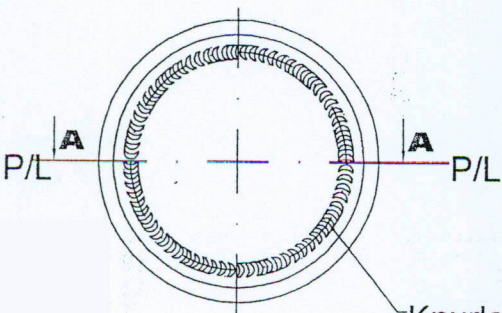

Section view AA  
Scale 1:1

Knurled Bearing Surface

- 3/4 Depth along P/L
- 1/2 Depth 9° from P/L
- 3/4 Depth 18° from P/L

BUBLE DETAIL  
scale: 5:1

|   |                       |
|---|-----------------------|
| 250 ml NON REFILLABLE<br>FOR FANTA (SPLASH) |                       |
| WEIGHT                                      | 190.0 G               |
| NET CAP.                                    | 250.13ML              |
| FUL CAP.                                    | 264.84ML              |
| FINISH                                      |                       |
| SCALE                                       | DWG                   |
| 1:1   | No. FS-0250-GN-006A-E |