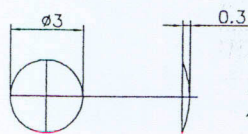

Section view AA  
Scale 1:1

Knurled Bearing Surface

- 3/4 Depth along P/L
- 1/2 Depth 9° from P/L
- 3/4 Depth 18° from P/L

BUBLE DETAIL  
scale: 5:1

|   |                       |
|---|-----------------------|
| 250 ml NON REFILLABLE<br>FOR FANTA (SPLASH) |                       |
| WEIGHT                                      | 190.0 G               |
| NET CAP.                                    | 250.13ML              |
| FUL CAP.                                    | 264.84ML              |
| FINISH                                      |                       |
| SCALE                                       | DWG                   |
| 1:1   | No. FS-0250-GN-006A-E |